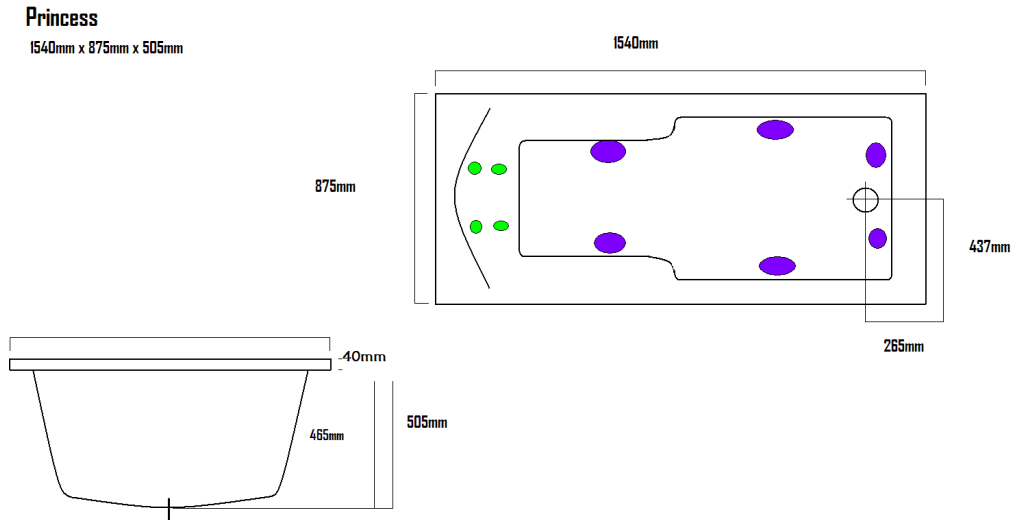

Princess 1540mm x 875mm x 505mm

Standard Features

Pump – 1HP Extra Heat (Manual control)

Standard Jets & Headrests (shown in purple on drawing)

	Mini	Macro	Swirl	Headrest
1540mm	N/A	6	N/A	N/A

Optional Extras

Optional Hydrotherapy Jets (shown in green on drawing)

	Mini	Macro	Swirl
1540mm	4	N/A	N/A

Air systems

Air System with 12 Jets in Chrome, Gold or matching color inc. mounting legs attached to bath with standard or heated blower.