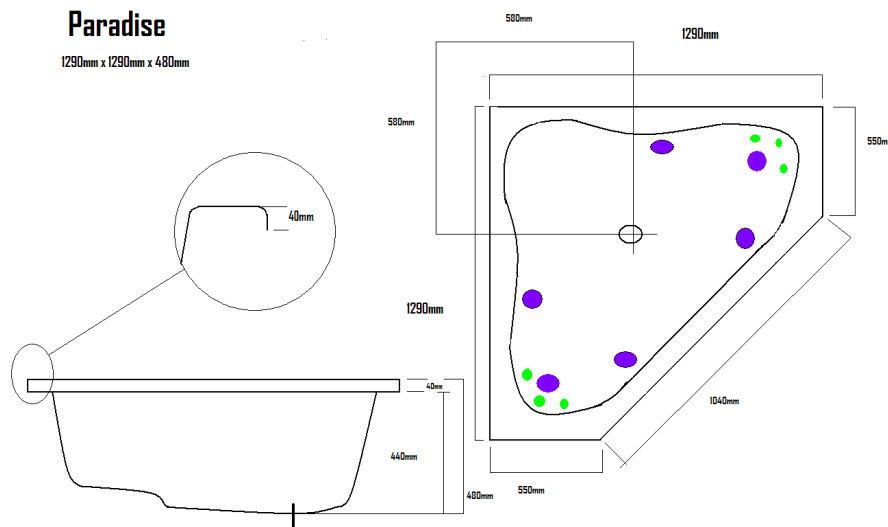

Paradise 1290mm x 1290mm x 480mm

Standard Features

Pump – 1HP Extra Heat (Manual control)

Standard Jets & Headrests (shown in purple on drawing)

	Mini	Macro	Swirl	Headrest
1290mm	N/A	6	N/A	N/A

Optional Extras

Optional Hydrotherapy Jets (shown in green on drawing)

	Mini	Macro	Swirl
1290mm	6	N/A	N/A

Air systems

Air System with 12 Jets in Chrome, Gold or matching color inc. mounting legs attached to bath with standard or heated blower.

Available Pump Upgrades

- Air Button (Manual) 1.5hp Hot Pump
- Eezi Touch (Electric) 1hp Hot Pump
1.5hp Hot Pump
- Sensa Touch (Electric) 1hp Hot Pump
1.5hp Hot Pump
- Spa Key (Wireless control) 1hp Hot Pump
1.5hp Hot Pump