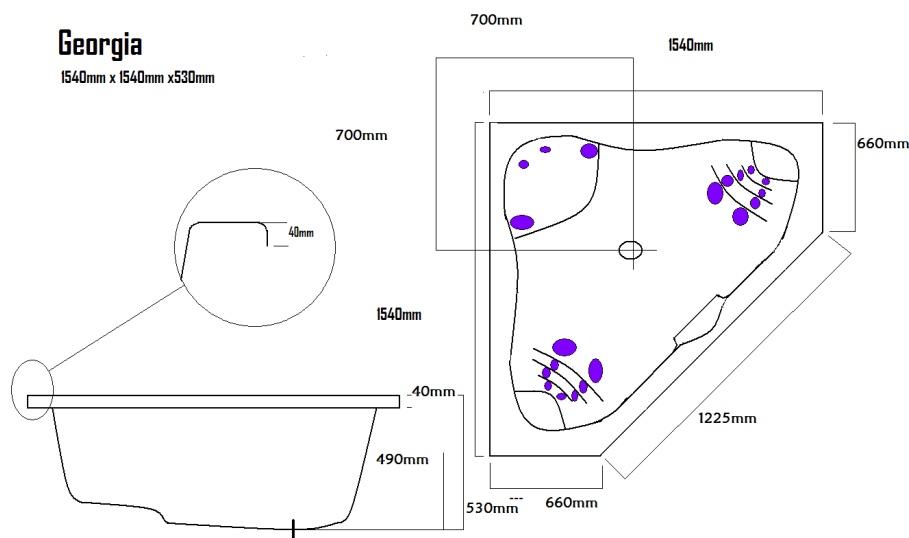

Georgia 1540mm x 1540mm x 520mm

Standard Features

Pump – 1HP Extra Heat (Manual control)

Standard Jets & Headrests (shown in purple on drawing)

	Mini	Macro	Swirl	Headrest
1540mm	14	6	N/A	2

Optional Extras

Optional Hydrotherapy Jets (shown in green on drawing)

	Mini	Macro	Swirl
1540mm	N/A	N/A	N/A

Air systems

Air System with 12 Jets in Chrome, Gold or matching color inc. mounting legs attached to bath with standard or heated blower.

Available Pump Upgrades

- Air Button (Manual) 1.5hp Hot Pump
- Eezi Touch (Electric) 1hp Hot Pump
1.5hp Hot Pump
- Sensa Touch (Electric) 1hp Hot Pump
1.5hp Hot Pump
- Spa Key (Wireless control) 1hp Hot Pump
1.5hp Hot Pump