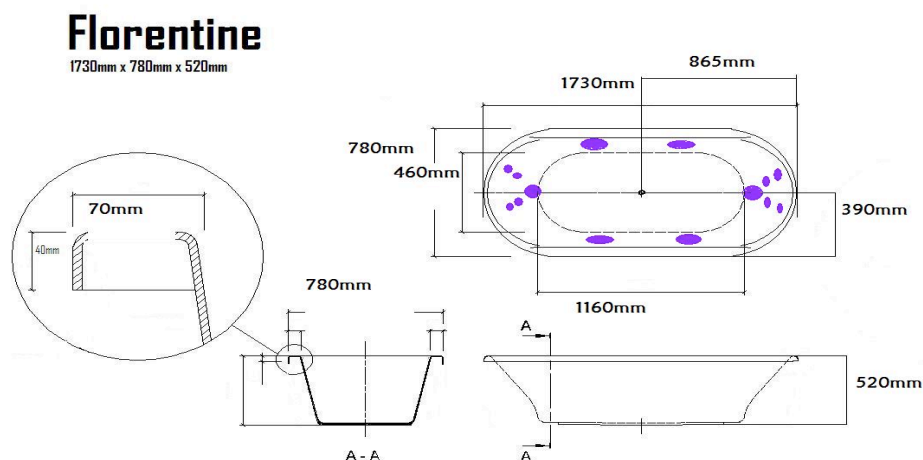

Florentine 1730mm x 780mm x 520mm

Standard Features

Pump – 1HP Extra Heat (Manual control)

Standard Jets & Headrests (shown in purple on drawing)

	Mini	Macro	Swirl	Headrest
1790mm	8	4	2	0

Optional Extras

Optional Hydrotherapy Jets (shown in green on drawing)

	Mini	Macro	Swirl
1790mm	N/A	N/A	N/A

Air systems

Air System with 12 Jets in Chrome, Gold or matching color inc. mounting legs attached to bath with standard or heated blower.

Available Pump Upgrades

- Air Button (Manual) 1.5hp Hot Pump
- Eezi Touch (Electric) 1hp Hot Pump
1.5hp Hot Pump
- Sensa Touch (Electric) 1hp Hot Pump
1.5hp Hot Pump
- Spa Key (Wireless control) 1hp Hot Pump
1.5hp Hot Pump