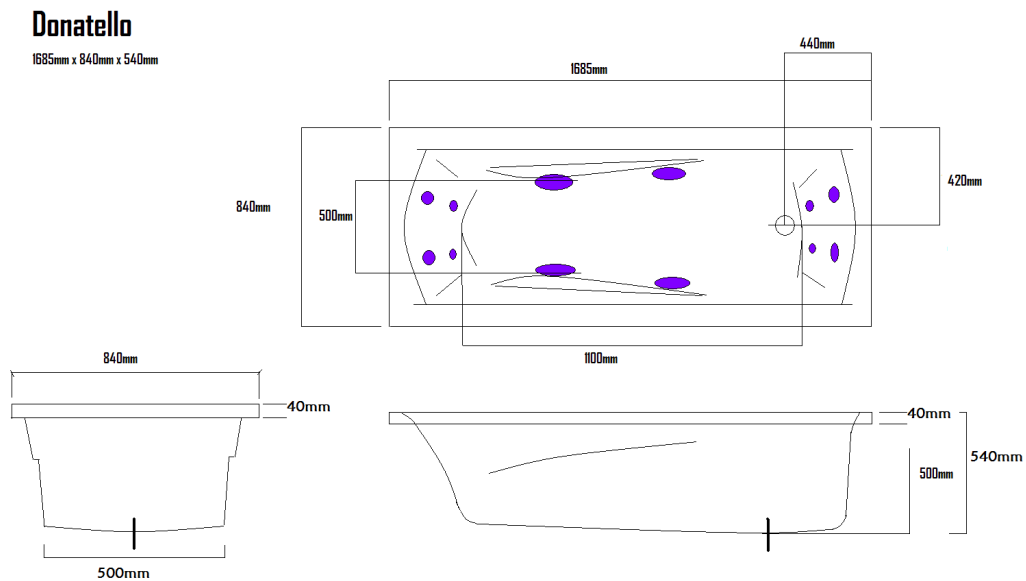

# Donatello 1685mm x 840mm x 530mm

## Standard Features

Pump – 1HP Extra Heat (Manual control)

Standard Jets & Headrests (shown in purple on drawing)

	Mini	Macro	Swirl	Headrest
<b>1685mm</b>	<b>8</b>	<b>4</b>	<b>N/A</b>	<b>N/A</b>

## Optional Extras

Optional Hydrotherapy Jets (shown in green on drawing)

	Mini	Macro	Swirl
<b>1685mm</b>	<b>N/A</b>	<b>N/A</b>	<b>N/A</b>