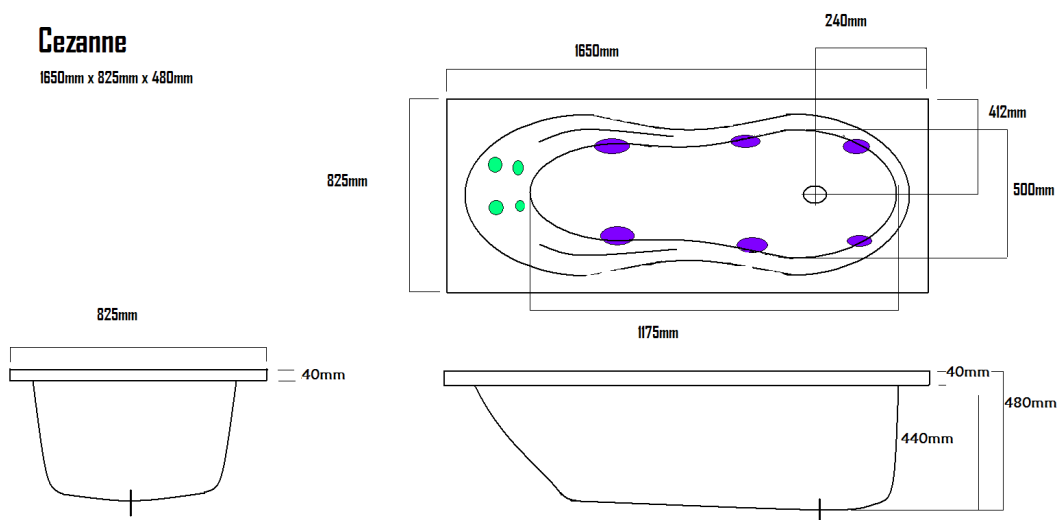

Cezanne 1650mm x 825mm x 480mm

Standard Features

Pump – 1HP Extra Heat (Manual control)

Standard Jets & Headrests (shown in purple on drawing)

	Mini	Macro	Swirl	Headrest
1650mm	N/A	6	N/A	N/A

Optional Extras

Optional Hydrotherapy Jets (shown in green on drawing)

	Mini	Macro	Swirl
1650mm	4	N/A	N/A

Air systems

Air System with 12 Jets in Chrome, Gold or matching color inc. mounting legs attached to bath with standard or heated blower.