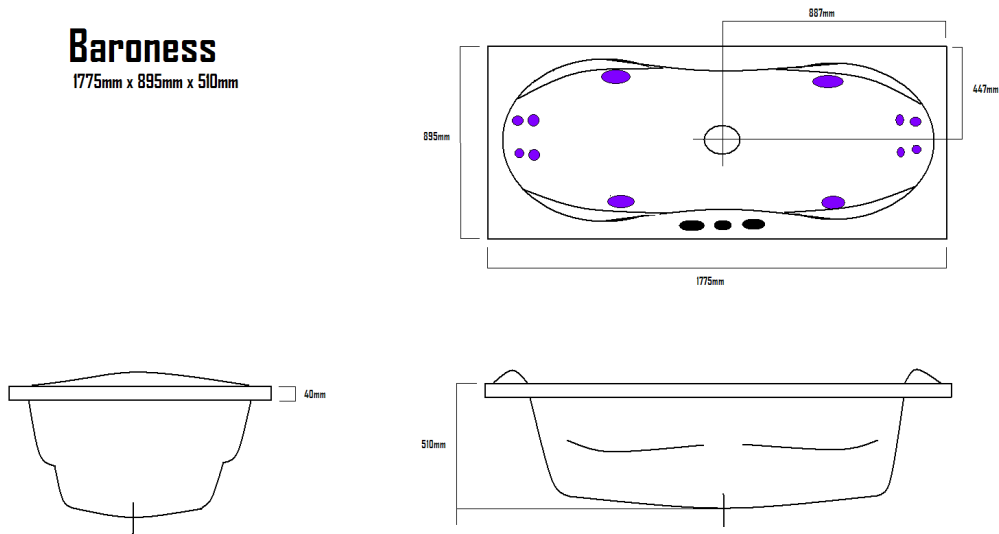

Baroness 1775mm x 895mm x 510mm

Baroness
1775mm x 895mm x 510mm

Standard Features

Pump – 1HP Extra Heat (Manual control)

Standard Jets & Headrests (shown in purple on drawing)

| | Mini | Macro | Swirl | Headrest |
|--------|------|-------|-------|----------|
| 1775mm | 8 | 4 | N/A | N/A |

Optional Extras

| | Mini | Macro | Swirl |
|--------|------|-------|-------|
| 1775mm | N/A | N/A | N/A |

Air systems

Air System with 12 Jets in Chrome, Gold or matching color inc. mounting legs attached to bath with standard or heated blower.